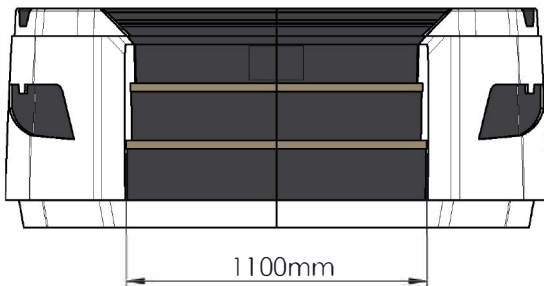

007s

SPECIFICATIONS

Approximate Dry Weight of Spa excluding pump equipment: 120kg
(Calculated using E-Glass laminate @ 4mm thickness)

Glass panel weight: Approx 19kg

Approximate water capacity: 630L / 630kg