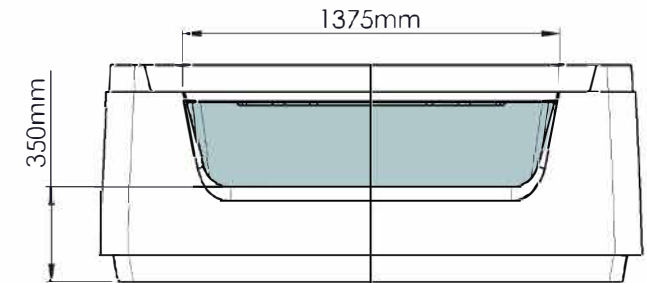

007s

SPECIFICATIONS

Approximate Dry Weight of Spa excluding pump equipment: 120kg
(Calculated using E-Glass laminate @ 4mm thickness)

Glass panel weight: Approx 19kg

Approximate water capacity: 630L / 630kg