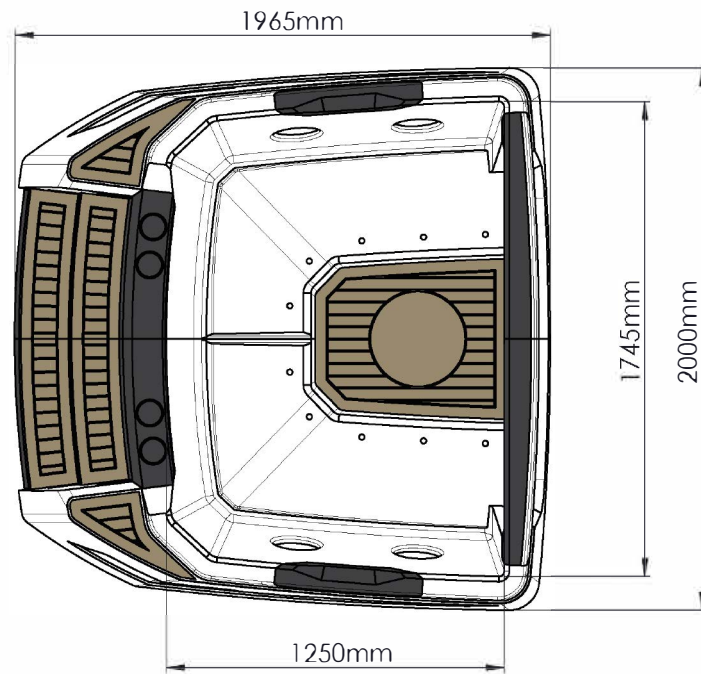

007s

SPECIFICATIONS

Approximate Dry Weight of Spa excluding pump equipment: 120kg
(Calculated using E-Glass laminate @ 4mm thickness)

Glass panel weight: Approx 19kg

Approximate water capacity: 630L / 630kg

007s

4 Person Spa