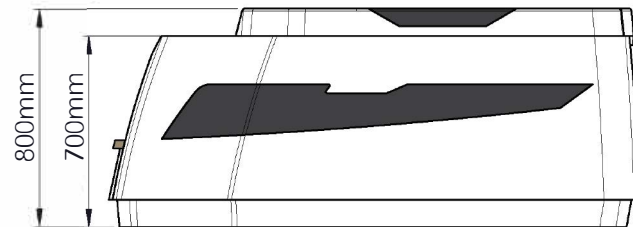

007s

SPECIFICATIONS

Approximate Dry Weight of Spa excluding pump equipment: 120kg
(Calculated using E-Glass laminate @ 4mm thickness)

Glass panel weight: Approx 19kg

Approximate water capacity: 630L / 630kg